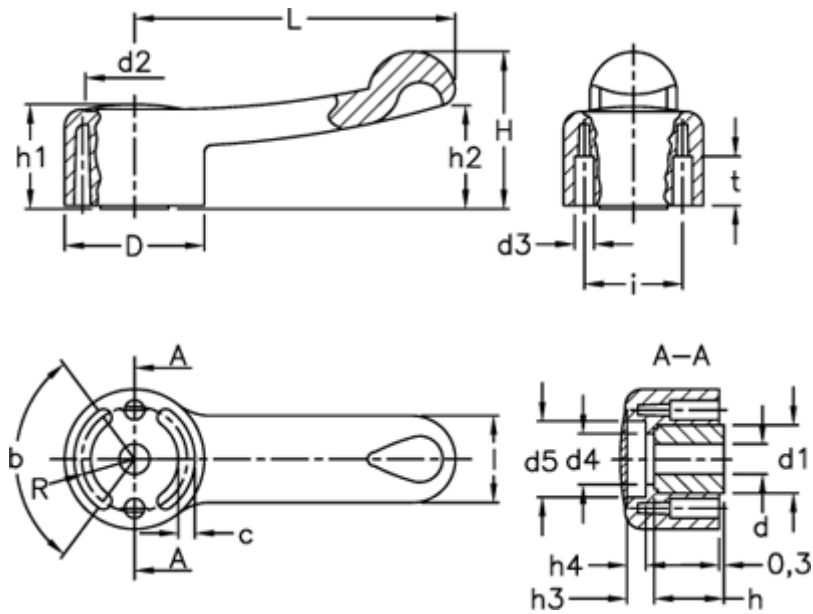

Article number: 23052121414

Description: E+G Control lever  
ELC.110-A12-C4 yellow

## Measures

b (degrees)	= 125 +/-1	d H7	= 12	l	= 29
c	= 6.5	H	= 54	L	= 110
D	= 46	h	= 22.0	R	= 17.5
d1	= 22	h1	= 35	t	= 15.5
d2	= 31.5	h2	= 36		
d3	= 6	h3	= 10.0		
d4	= 17.0	h4	= 8		
d5	= 25.5	i	= 32		